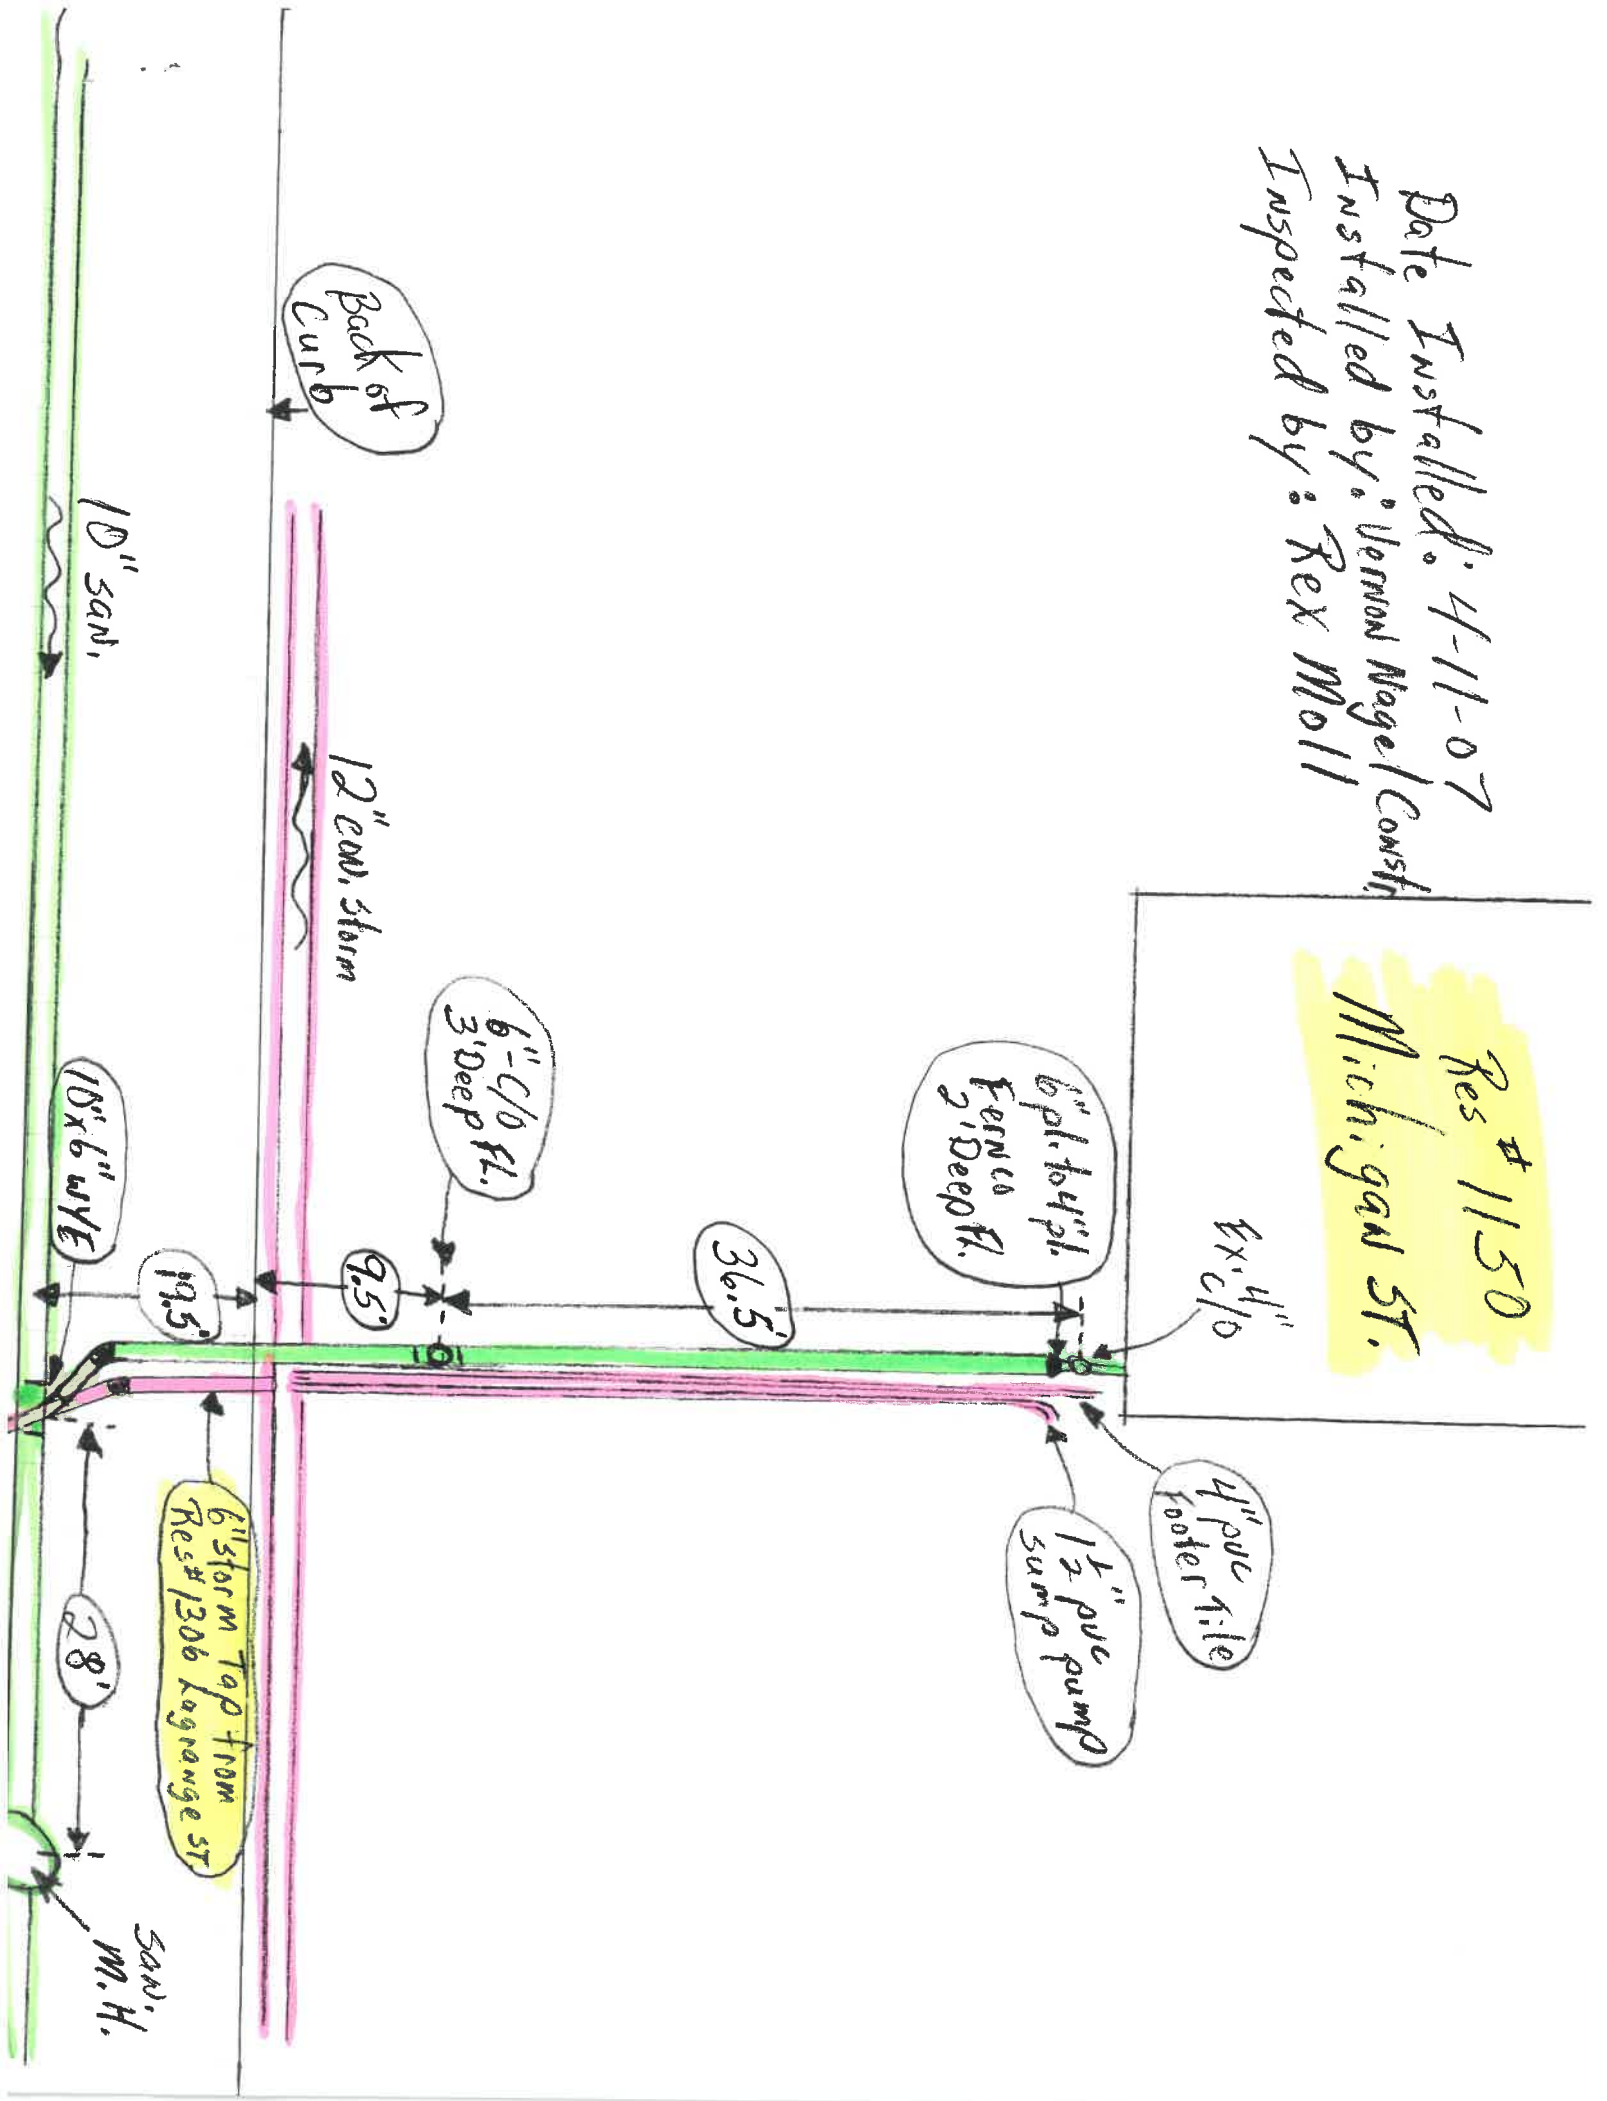

Date Installed: 4-11-07
Installed by: Vernon Nagel/Const
Inspected by: Rex Moll

Res # 1150
Michigan ST.

Date Installed: 4-11-07
 Installed by: Vernon Nage / Const
 Inspected by: Rex Moll

Res # 1150
 Michigau ST.

Date Installed: 4-11-07
 Installed by: Vernon Nagel/Constr
 Inspected by: Rex Moll

Res # 1150
 Michigan ST.