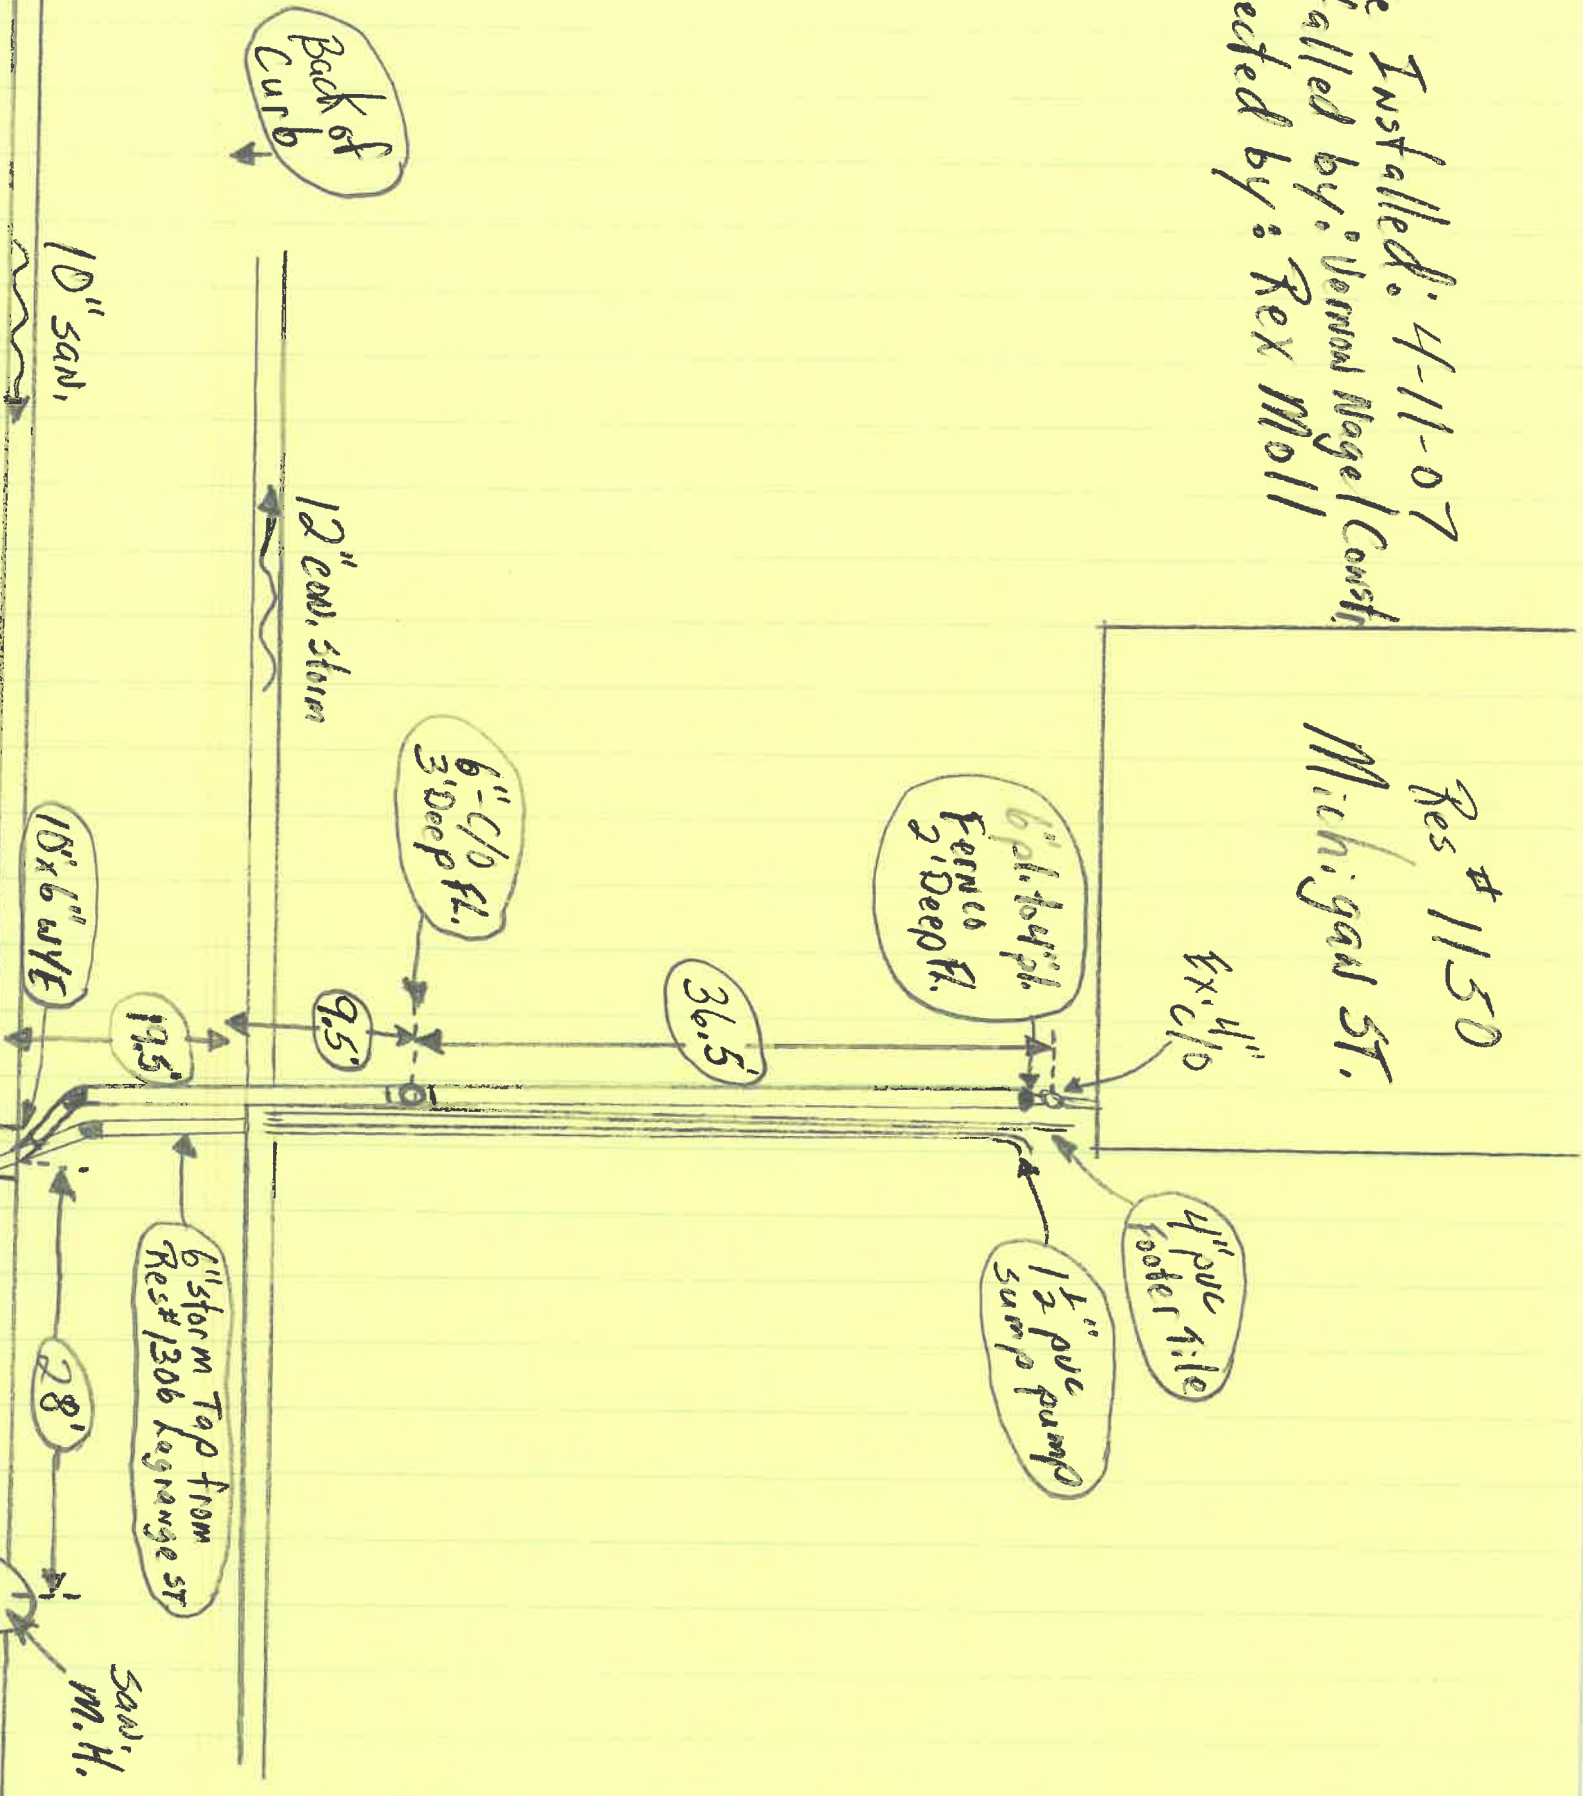

Date Installed: 4-11-07
Installed by: Vernon Nagel/Const
Inspected by: Rex Moll

Res # 1150
Michigan ST.

Date Installed: 4-11-07
 Installed by: Vernon Nage / Const
 Inspected by: Rex Moll

Res # 1150
 Michigau ST.

Date Installed: 4-11-07
 Installed by: Vernon Nagel/Constr
 Inspected by: Rex Moll

Res # 1150
 Michigan ST.